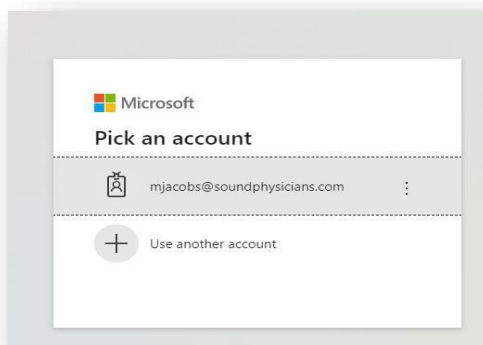

If you use Sound Connect, you will find a link to Shift Admin in Sound Connect as well.

You can also choose to bookmark www.shiftadmin.com/sound

4. Are you already logged into a Sound issued laptop?
  - **If yes**, your login credentials will be passed through to Shift Admin and Shift Admin will open
  - **If no**, enter your **Sound User Name + @soundphysicians.com** and **password** (these are the same credentials you use when logging into your Sound laptop, Sound email and/or Sound Connect).

Examples: mjacobs + @soundphysicians.com (mjacobs@soundphysicians.com) or
mlsmith + @soundphysicians.com (mlsmith@soundphysicians.com)