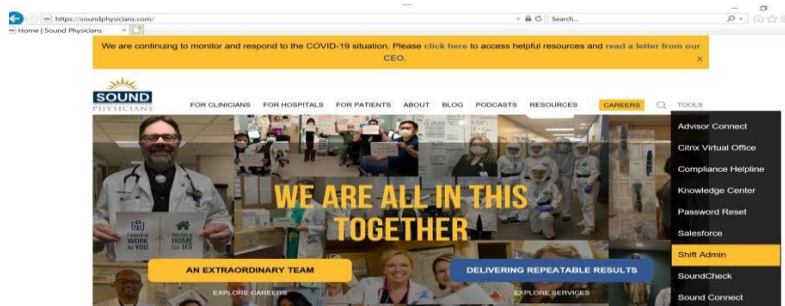

Shift Admin Logging in with Sound Credentials: Single Sign-On (SSO)

1. Go to <https://soundphysicians.com>
2. Select Tools
3. Select Shift Admin

If you use Sound Connect, you will find a link to Shift Admin in Sound Connect as well.

You can also choose to bookmark www.shiftadmin.com/sound

4. Are you already logged into a Sound issued laptop?
 - **If yes**, your login credentials will be passed through to Shift Admin and Shift Admin will open
 - **If no**, enter your **Sound User Name + @soundphysicians.com** and **password** (these are the same credentials you use when logging into your Sound laptop, Sound email and/or Sound Connect).