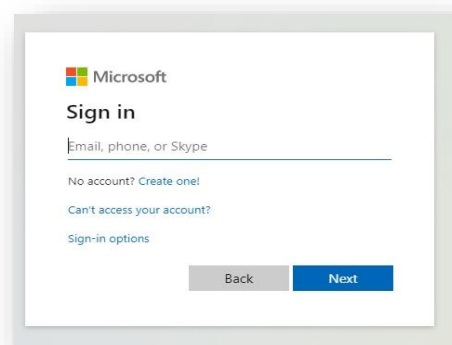

If you use Sound Connect, you will find a link to Shift Admin in Sound Connect as well.

You can also choose to bookmark www.shiftadmin.com/sound

4. Are you already logged into a Sound issued laptop?
  - **If yes**, your login credentials will be passed through to Shift Admin and Shift Admin will open
  - **If no**, enter your **Sound User Name + @soundphysicians.com** and **password** (these are the same credentials you use when logging into your Sound laptop, Sound email and/or Sound Connect).

Examples: mjacobs + @soundphysicians.com (mjacobs@soundphysicians.com) or
mlsmith + @soundphysicians.com (mlsmith@soundphysicians.com)